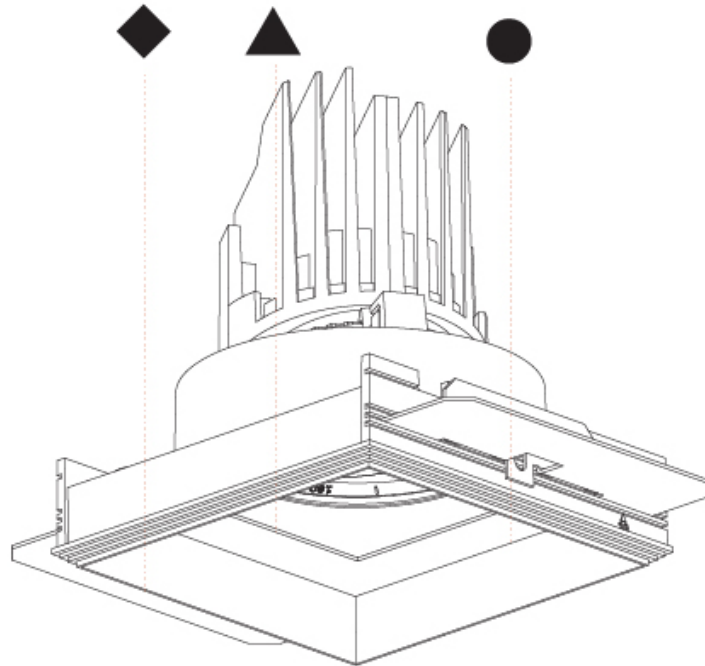

BIONIQ SQUARE ADJUSTABLE COMFORT TRIMLESS

A35215-

PROJECT

TYPE

SPECIFIER

QUANTITY

DATE

A